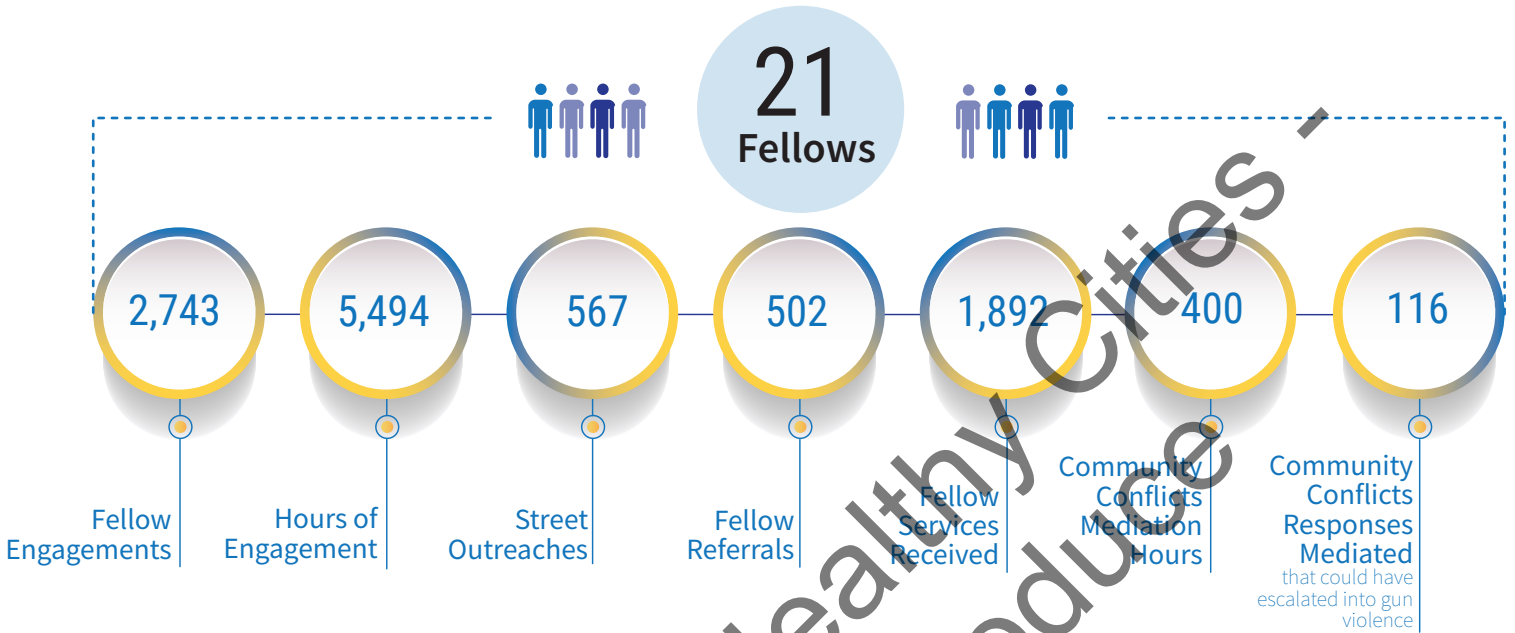

Advance Peace **Yolo County** 2023

Gun Violence Reduction Work

116 Conflicts Mediated

19 Cyclical and Retaliatory Gun Violence Interruptions

Neighborhood	Conflict Response Count	Conflict Response Hours
West	41	155.5
East	44	145.5
West Woodland	10	43.5
Other	10	24
East Woodland	6	17
West Sac	3	5.5
Rural	1	4.5
Yolano/Donelly	1	4.5

Gun Homicides & Assaults

Advance Peace **Yolo County** 2023

Fellow Outcomes

*ACEs are potentially traumatic events that occur in childhood that can contribute to **toxic stress**, which is known to adversely impact brain development, decision making, impulse control, mental and physical health. ACEs related trauma can be overcome by offering healthy everyday adult supports, one-on-one counseling, group healing & positive community environments & experiences.

Advance Peace Fellows in 2023

100%

Alive

95%

No New Gun Injuries

86%

Not Arrested