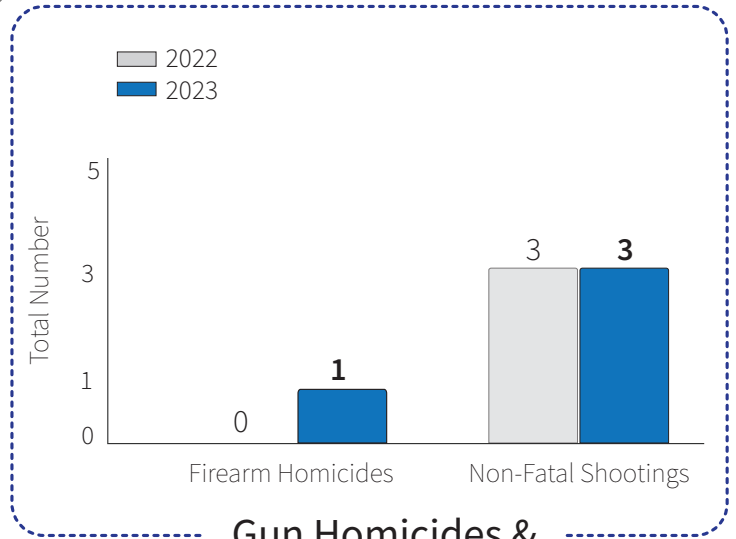

Advance Peace **Yolo County** 2023

Gun Violence Reduction Work

116 Conflicts Mediated

19 Cyclical and Retaliatory Gun Violence Interruptions

Neighborhood	Conflict Response Count	Conflict Response Hours
West	41	155.5
East	44	145.5
West Woodland	10	43.5
Other	10	24
East Woodland	6	17
West Sac	3	5.5
Rural	1	4.5
Yolano/Donelly	1	4.5

Gun Homicides & Assaults

Advance Peace **Yolo County** 2023

Fellow Outcomes

*ACEs are potentially traumatic events that occur in childhood that can contribute to **toxic stress**, which is known to adversely impact brain development, decision making, impulse control, mental and physical health. ACEs related trauma can be overcome by offering healthy everyday adult supports, one-on-one counseling, group healing & positive community environments & experiences.