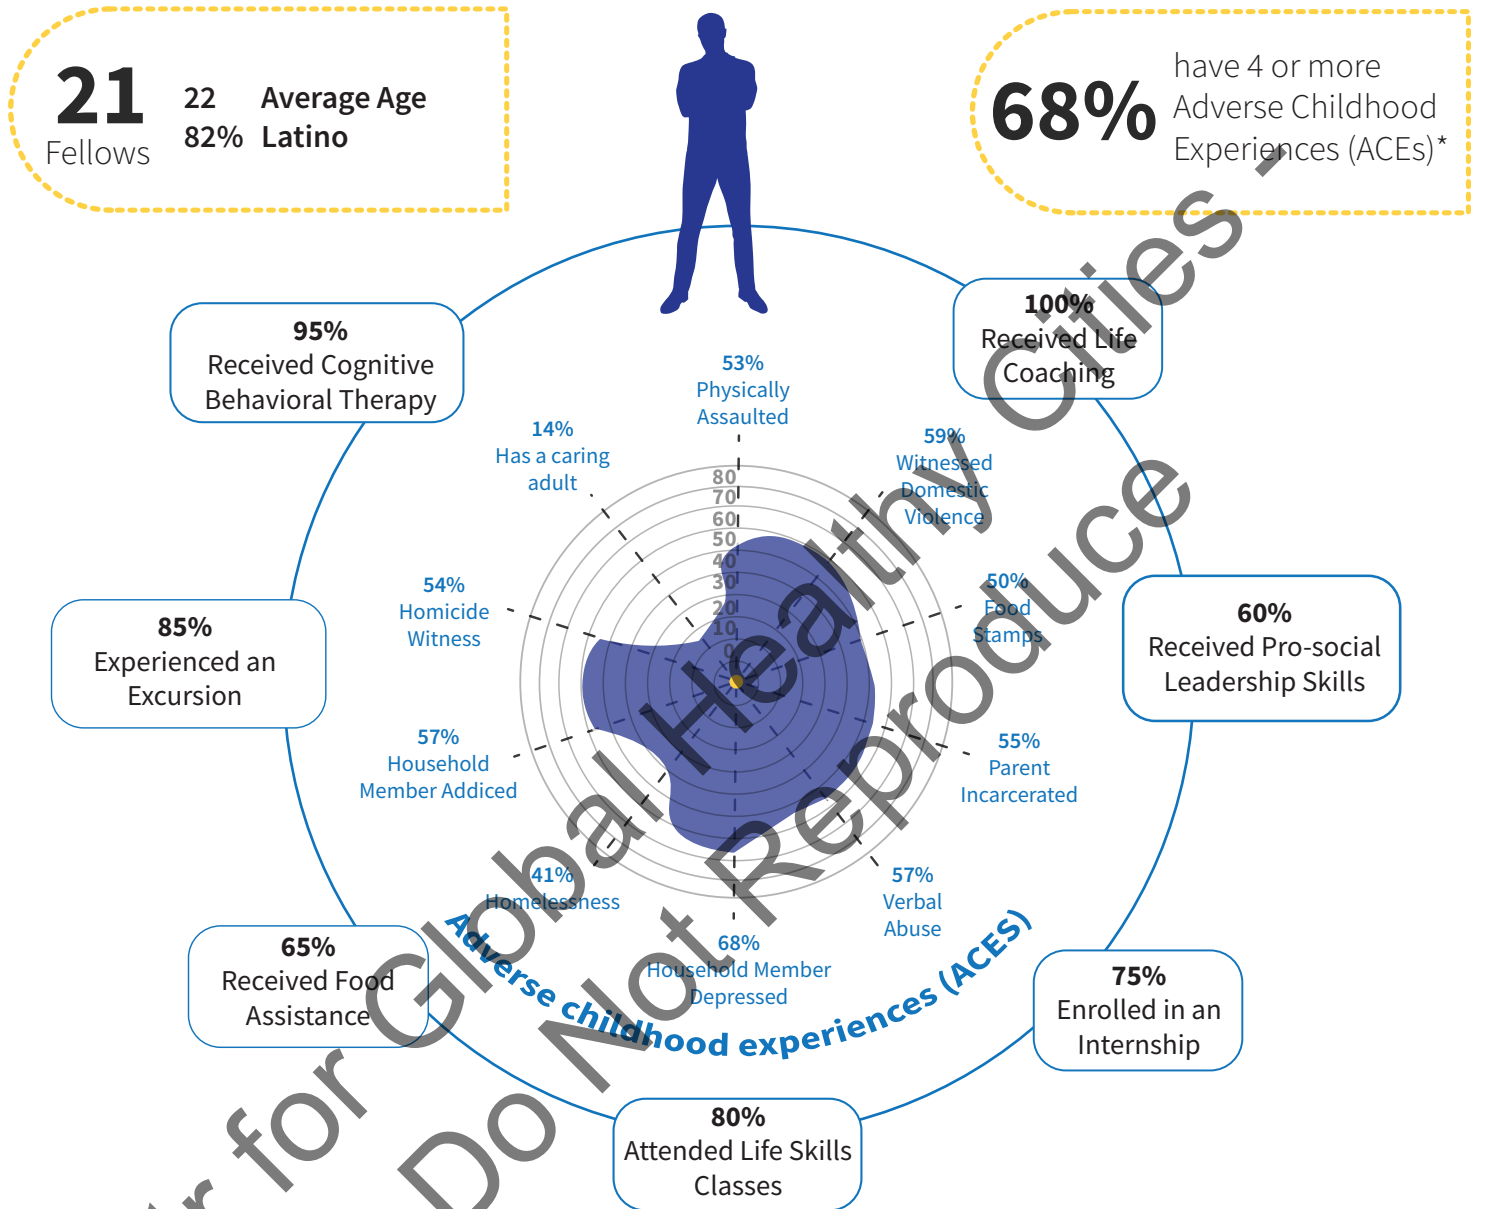

Advance Peace **Yolo County** 2023

Gun Violence Reduction Work

116 Conflicts Mediated

19 Cyclical and Retaliatory Gun Violence Interruptions

Neighborhood	Conflict Response Count	Conflict Response Hours
West	41	155.5
East	44	145.5
West Woodland	10	43.5
Other	10	24
East Woodland	6	17
West Sac	3	5.5
Rural	1	4.5
Yolano/Donelly	1	4.5

Gun Homicides & Assaults

Advance Peace **Yolo County** 2023

Fellow Outcomes

*ACEs are potentially traumatic events that occur in childhood that can contribute to **toxic stress**, which is known to adversely impact brain development, decision making, impulse control, mental and physical health. ACEs related trauma can be overcome by offering healthy everyday adult supports, one-on-one counseling, group healing & positive community environments & experiences.

Advance Peace Fellows in 2023

100%

Alive

95%

No New Gun Injuries

86%

Not Arrested